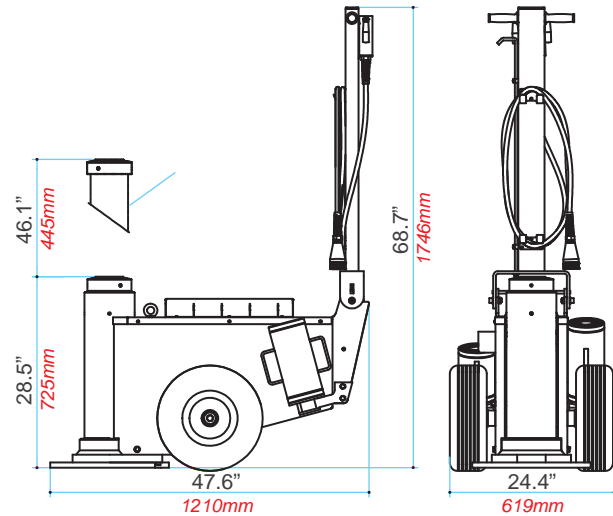

MAMMUT 50/80 Ton Jack

Model #91003

EXCLUSIVE

NEW

MODEL 91003

Working Air Pressure
120-180 PSI

Weight
320 lbs. 145 kg

See Page 29 for
Mammut Jack
Accessories

MAMMUT 100 Ton Jack

Model #91004

EXCLUSIVE

NEW

MODEL 91004

Working Air Pressure
120-180 PSI

Weight
715 lbs. 324 kg

See Page 29 for
Mammut Jack
Accessories

MAMMUT 150 Ton Jack

Model #91005

EXCLUSIVE

NEW

MODEL 91005

Working Air Pressure
120-180 PSI

Weight
858 lbs. 389 kg

See Page 29 for
Mammut Jack
Accessories