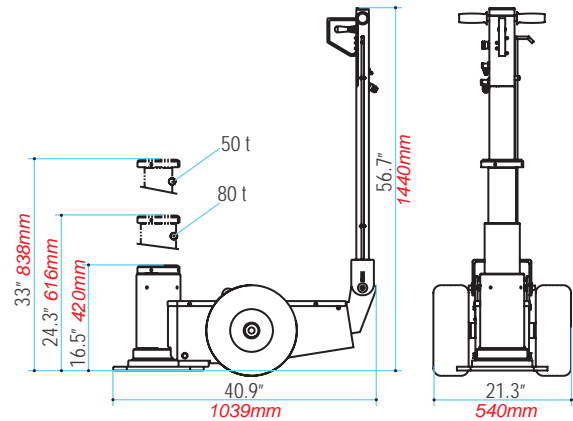

MAMMUT 50/80 Ton Jack

Model #91003

EXCLUSIVE

NEW

MODEL 91003

Working Air Pressure
120-180 PSI

Weight
320 lbs. 145 kg

See Page 29 for
Mammut Jack
Accessories

MAMMUT 100 Ton Jack

Model #91004

EXCLUSIVE

NEW

MODEL 91004

Working Air Pressure
120-180 PSI

Weight
715 lbs. 324 kg

See Page 29 for
Mammut Jack
Accessories

MAMMUT 150 Ton Jack

Model #91005

EXCLUSIVE

NEW

MODEL 91005

Working Air Pressure
120-180 PSI

Weight
858 lbs. 389 kg

See Page 29 for
Mammut Jack
Accessories