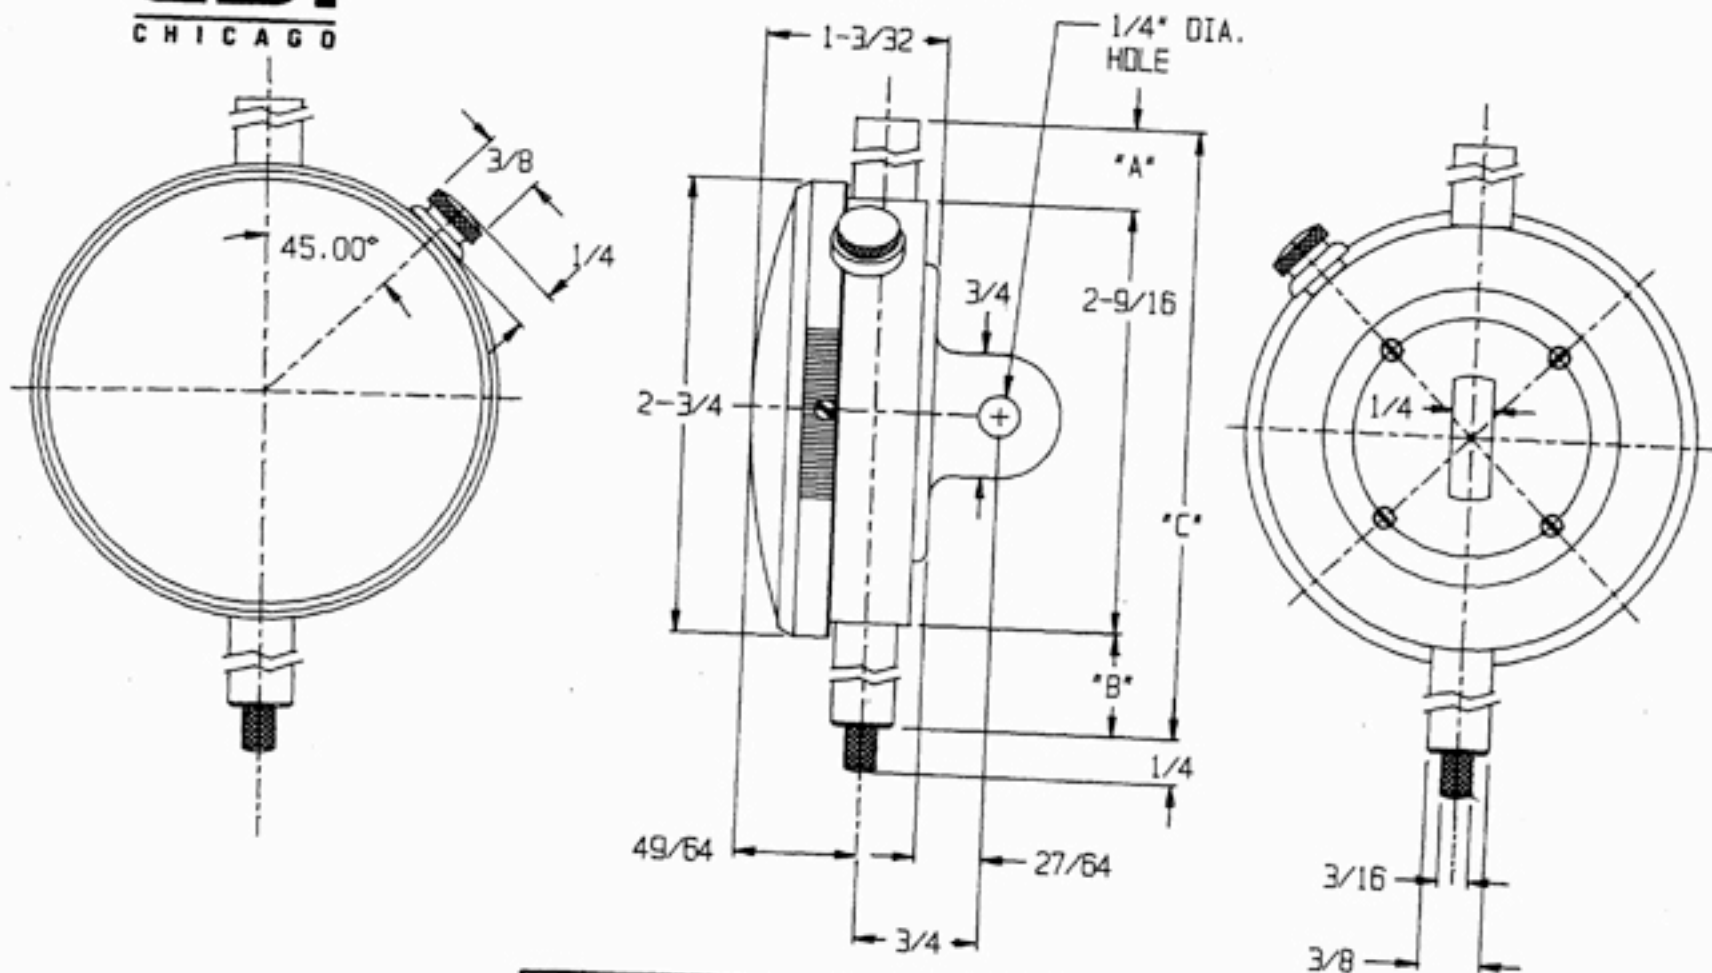

CDI
CHICAGO

GROUP 3 LONG FLANGE INDICATOR

RANGE	DIM. "A"	DIM. "B"	DIM. "C"
2"	3-1/32	1-41/64	7-15/64
3"	4-9/64	2-5/8	9-21/64
4"	5-1/2	3-5/8	11-11/16
5"	6-23/32	4-5/8	13-29/32