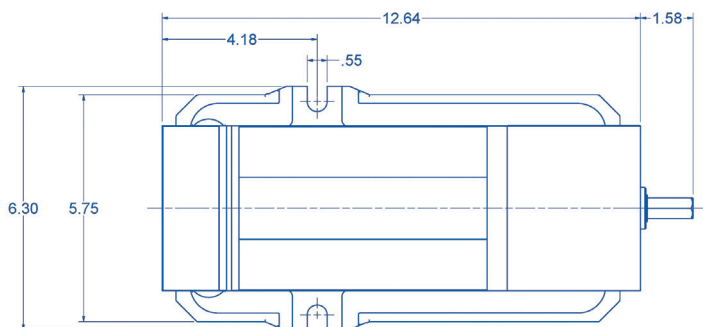

# PWS-4600 4" Single Station Vice

## SPECIFICATIONS

**TOP VIEW**

**JAW PLATE POSITION**