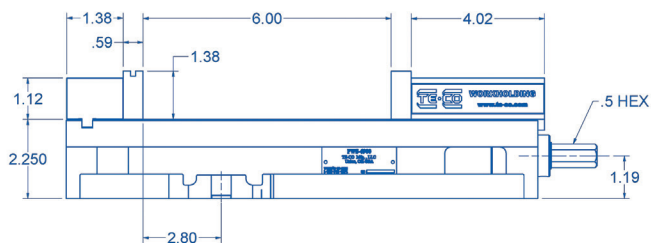

# PWS-4600 4" Single Station Vice

## SPECIFICATIONS

**TOP VIEW**

**JAW PLATE POSITION**